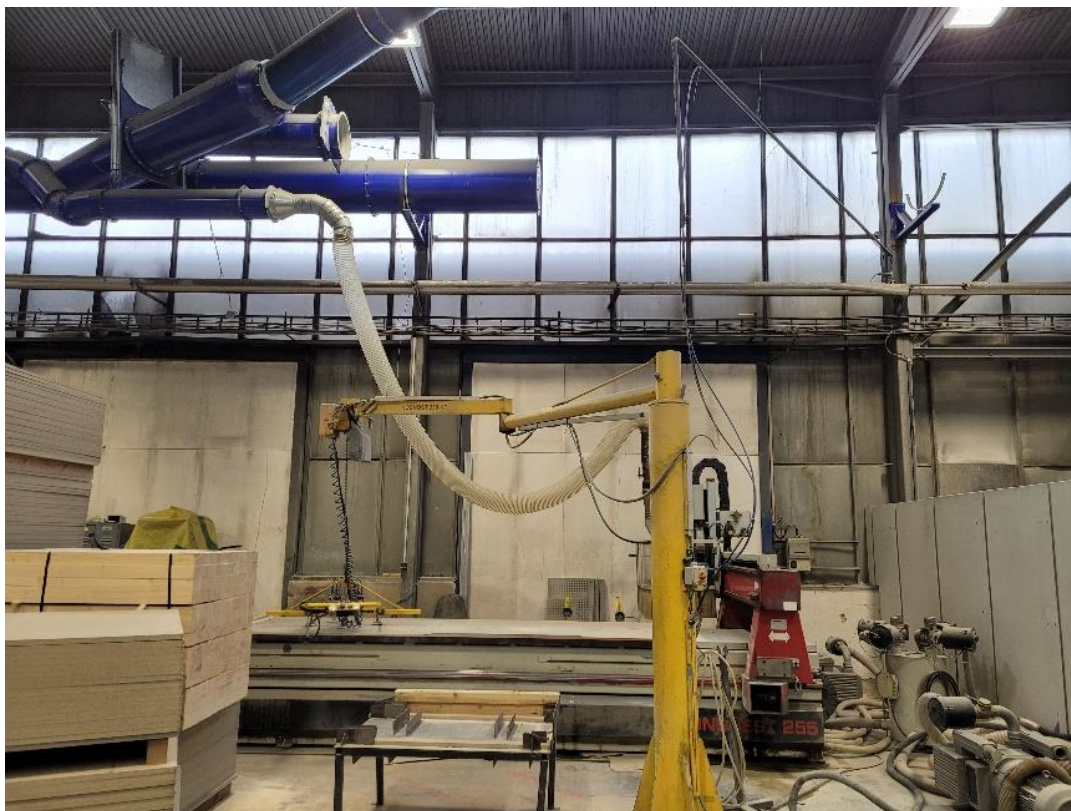

The company PRO-FILTR BRNO s.r.o., in the role of General Contractor, successfully implemented a public tender project aimed at reducing emissions in the woodworking industry.

Scope of Delivery:

- Filtration systems for extraction and capture of particulate matter (PM).
- Technology for dust removal, including connection to the existing system.
- Complete reconstruction of the existing supporting steel structure for the technology.
- Noise-reducing fan monoblocks to lower sound emissions.
- Installation of new piping and modification of the compressed air system.
- Switchboards, electrical installations, and control systems.

The technology met all the required technical and performance parameters.

Extraction capacity: m<sup>3</sup>/hour min. 60 0000.

Authorized measurements verified the following guaranteed parameters:

Particulate Matter (PM) emissions behind the filtration system: mg/m<sup>3</sup> < 1

# PROFILTR

WE MAKE THE WORLD CLEANER

Aplikace pro průmysl  
sévárenský, hutní,  
potravinářský, chemický,  
dřezpracující a jiné.  
Průmyslová filtrace, zachycování  
a separace pevných částic,  
kapének a aerosolů, plyných  
nečistot.